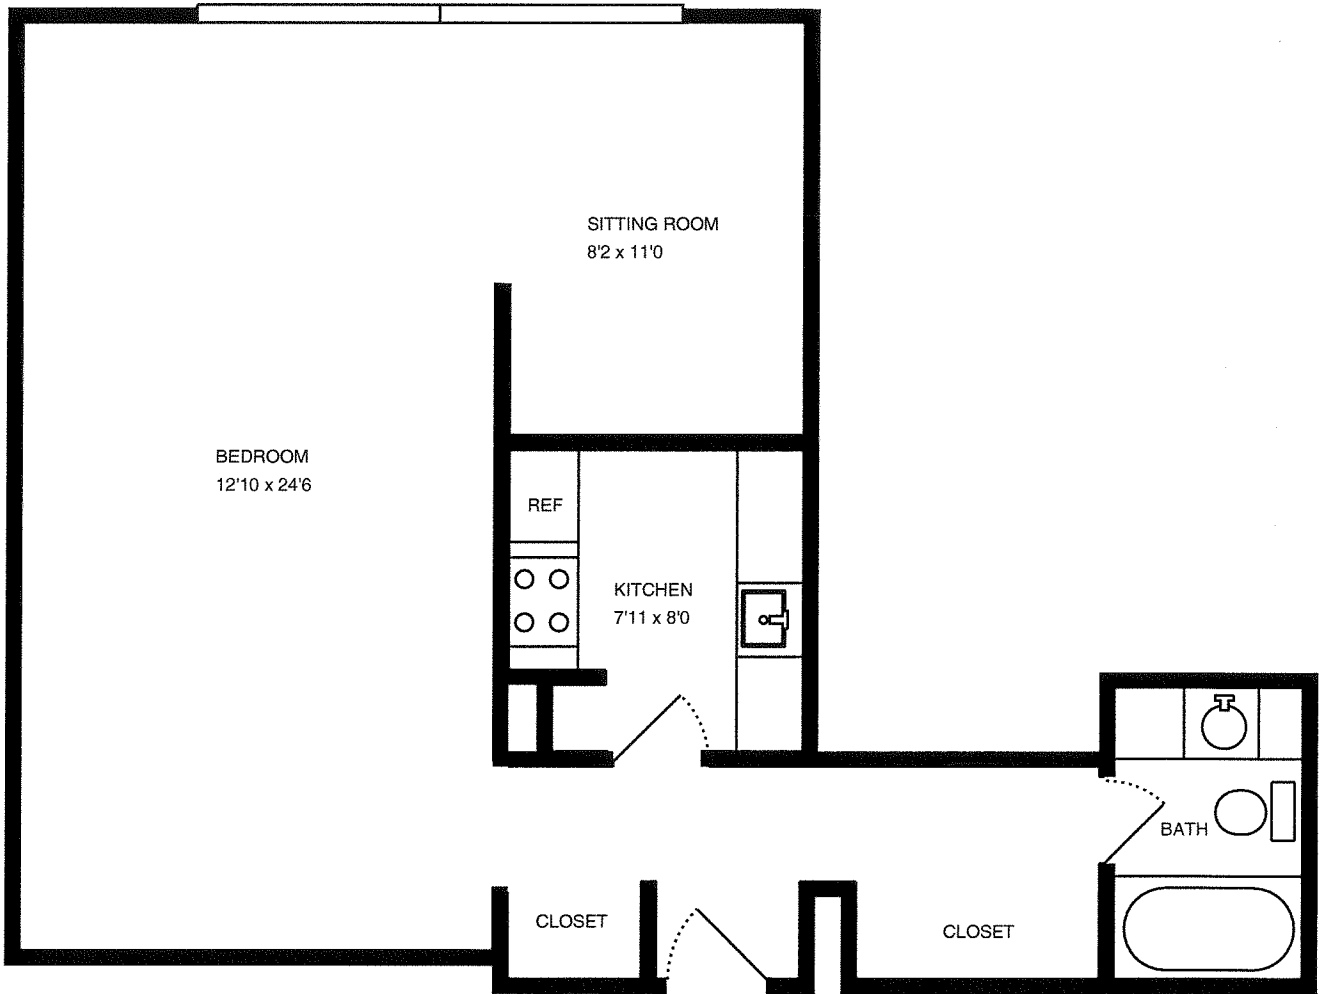

REAL ESTATE MEASURE

Website RE
Order #RE9800-3351
Measure #7332080
Measured 01/27/12

Property Address:
151 N Craig St
eff
pittsburgh, PA 15213

Total interior square footage on page: 585 sf

MeasureComp offers a limited warranty. For full details, please visit <http://www.measurecomp.com/RealEstateWarranty.htm>

REAL ESTATE MEASURE

Website RE
Order #RE9800-3352
Measure #7332101
Measured 01/27/12

Property Address:
151 N Craig St
1br
pittsburgh, PA 15213

Total interior square footage on page: 797 sf

MeasureComp offers a limited warranty. For full details, please visit <http://www.measurecomp.com/RealEstateWarranty.htm>