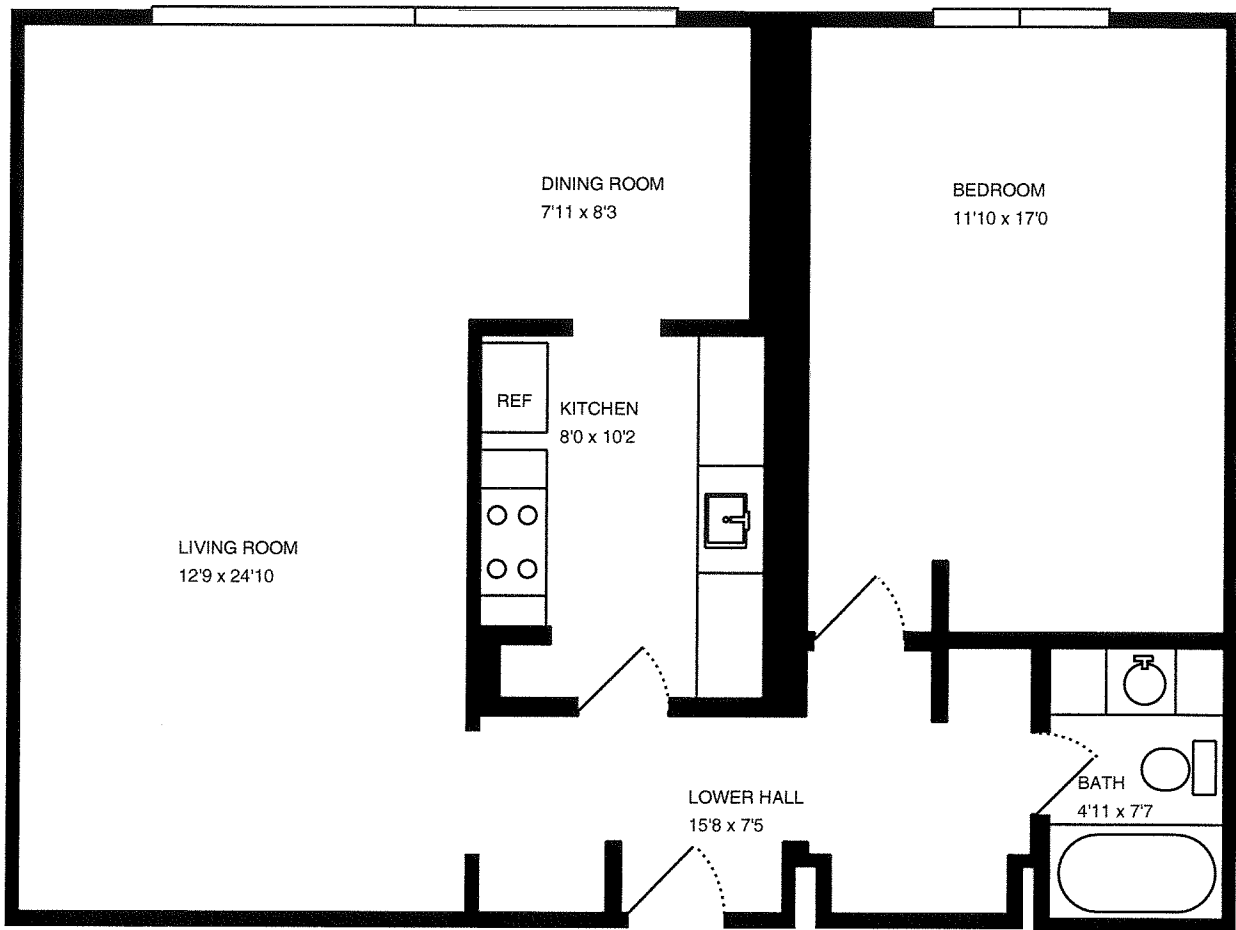

REAL ESTATE MEASURE

Website RE
Order #RE9800-3351
Measure #7332080
Measured 01/27/12

Property Address:
151 N Craig St
eff
pittsburgh, PA 15213

Total interior square footage on page: 585 sf

MeasureComp offers a limited warranty. For full details, please visit <http://www.measurecomp.com/RealEstateWarranty.htm>

REAL ESTATE MEASURE

Website RE
Order #RE9800-3352
Measure #7332101
Measured 01/27/12

Property Address:
151 N Craig St
1br
pittsburgh, PA 15213

Total interior square footage on page: 797 sf

MeasureComp offers a limited warranty. For full details, please visit <http://www.measurecomp.com/RealEstateWarranty.htm>