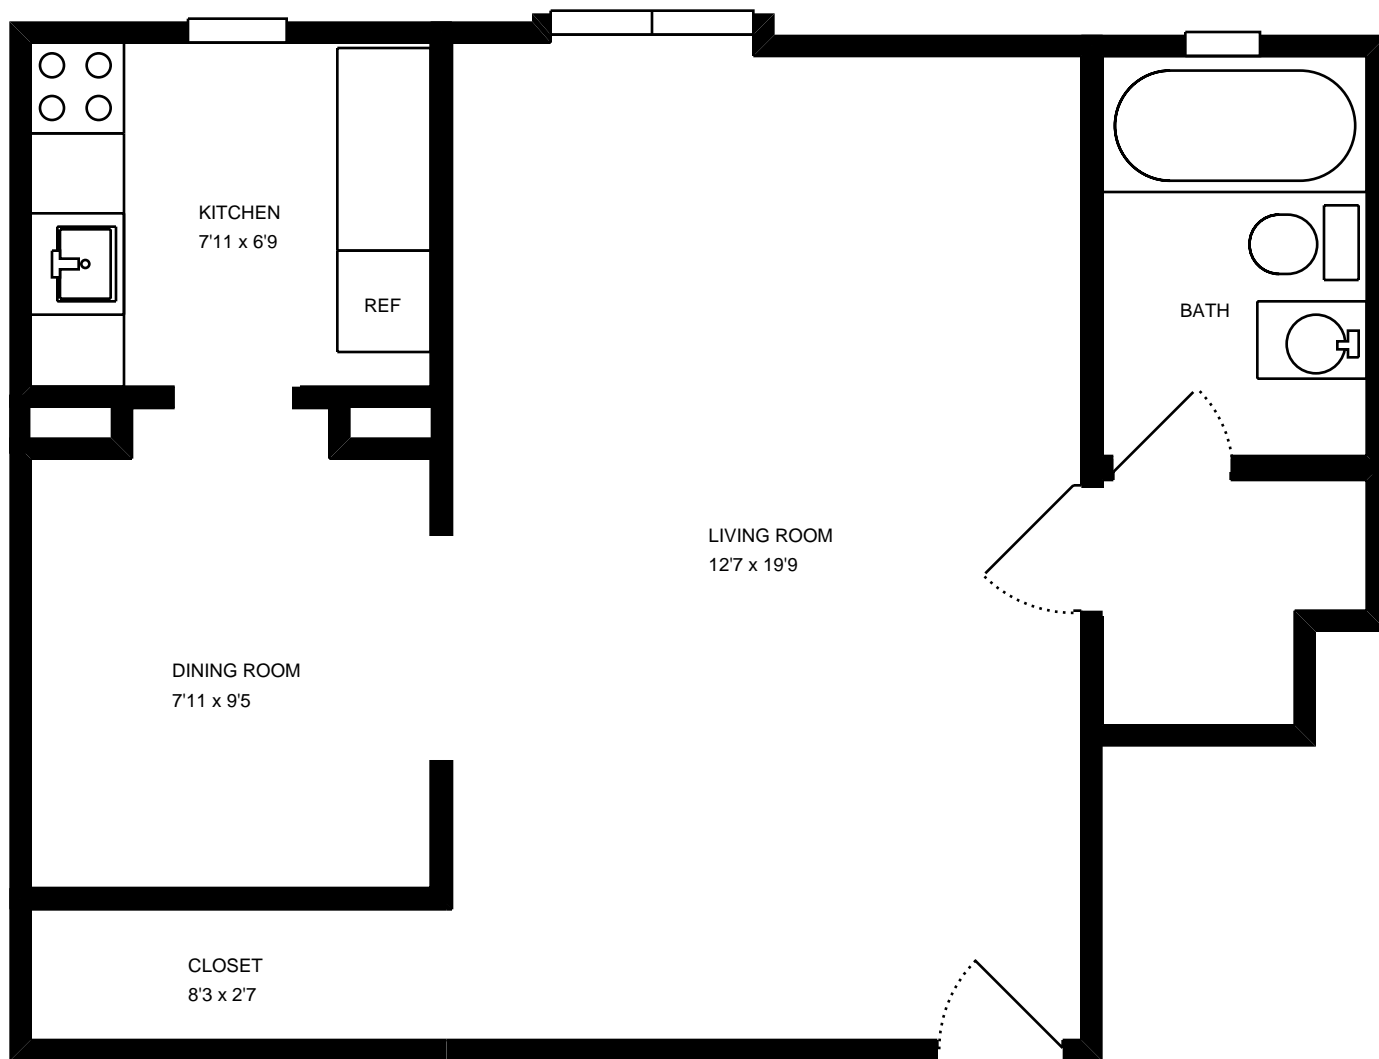

# REAL ESTATE MEASURE

Website RE  
Order #RE9800-3346  
Measure #7332040  
Measured 02/17/12

Property Address:  
5726 beacon  
E3  
pittsburgh, PA 15232

# REAL ESTATE MEASURE

Website RE  
Order #RE9800-3348  
Measure #7332048  
Measured 02/17/12

Property Address:  
5730 beacon  
C1  
pittsburgh, PA 15208