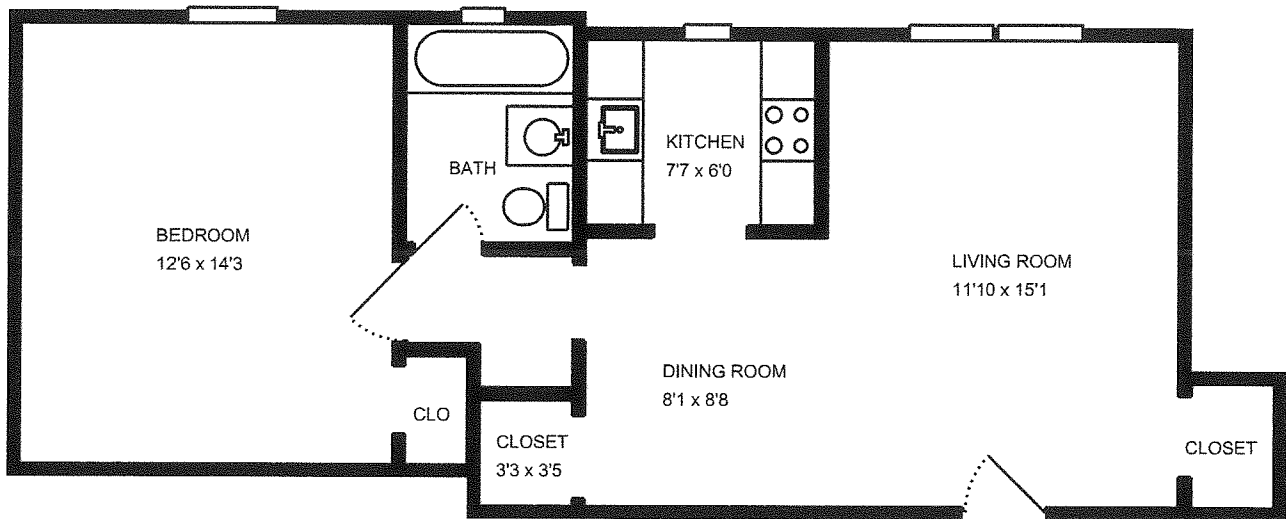

REAL ESTATE MEASURE

Website RE
Order #RE9800-3252
Measure #7254439
Measured 12/21/11

Property Address:
250 melwood
studio
pittsburgh, PA 15213

REAL ESTATE MEASURE

Website RE
Order #RE9800-3251
Measure #7254434
Measured 12/21/11

Property Address:
250 Melwood
One bedroom
Pittsburgh, PA 15213

Total interior square footage on page: 557 sf

MeasureComp offers a limited warranty. For full details, please visit <http://www.measurecomp.com/RealEstateWarranty.htm>