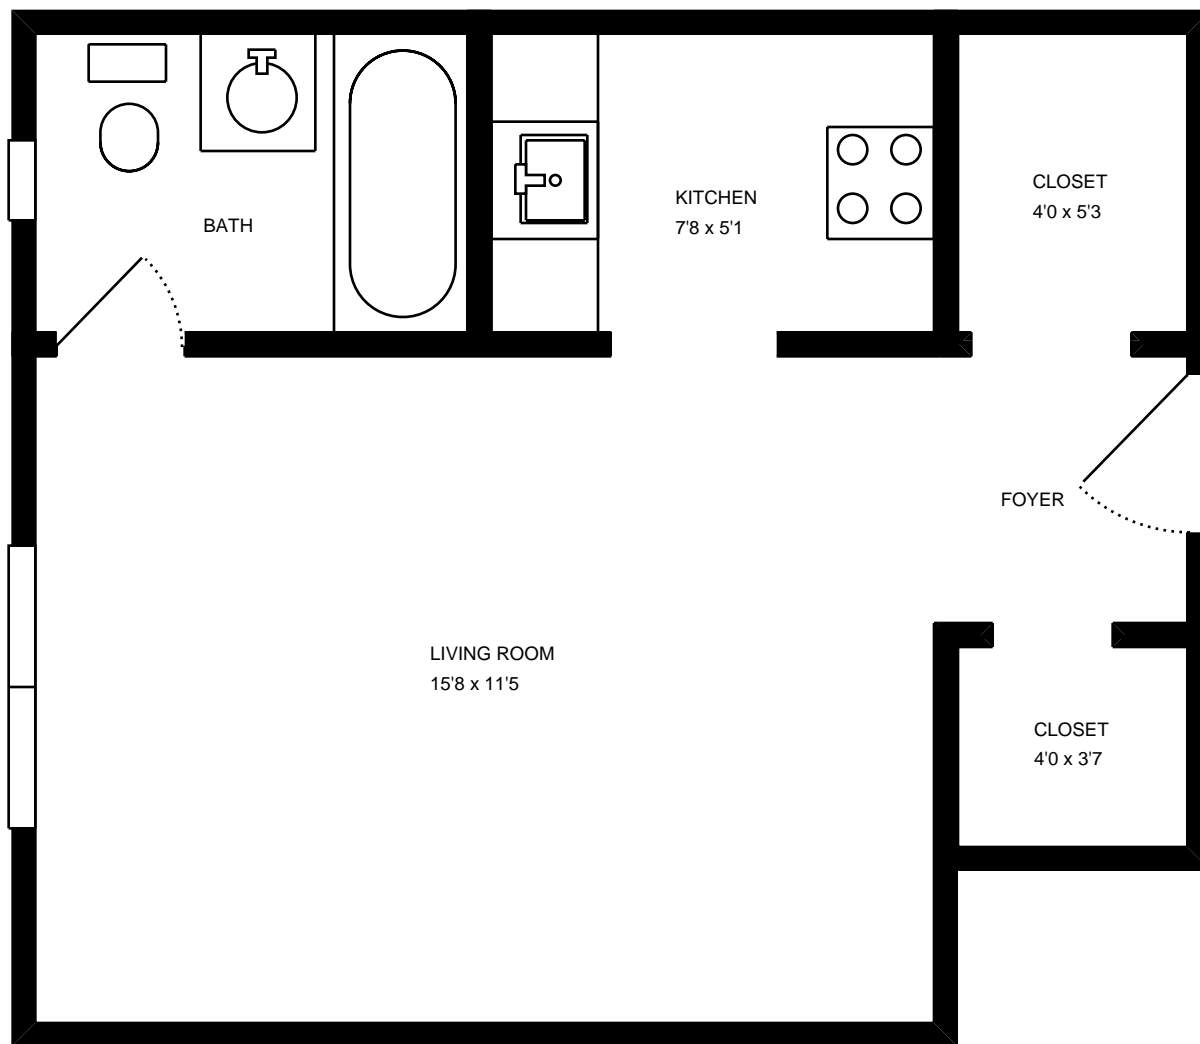

REAL ESTATE MEASURE

Website RE
Order #RE9800-3252
Measure #7254439
Measured 12/21/11

Property Address:
250 melwood
studio
pittsburgh, PA 15213

REAL ESTATE MEASURE

Website RE
Order #RE9800-3251
Measure #7254434
Measured 12/21/11

Property Address:
250 Melwood
One bedroom
Pittsburgh, PA 15213

Total interior square footage on page: 557 sf

MeasureComp offers a limited warranty. For full details, please visit <http://www.measurecomp.com/RealEstateWarranty.htm>