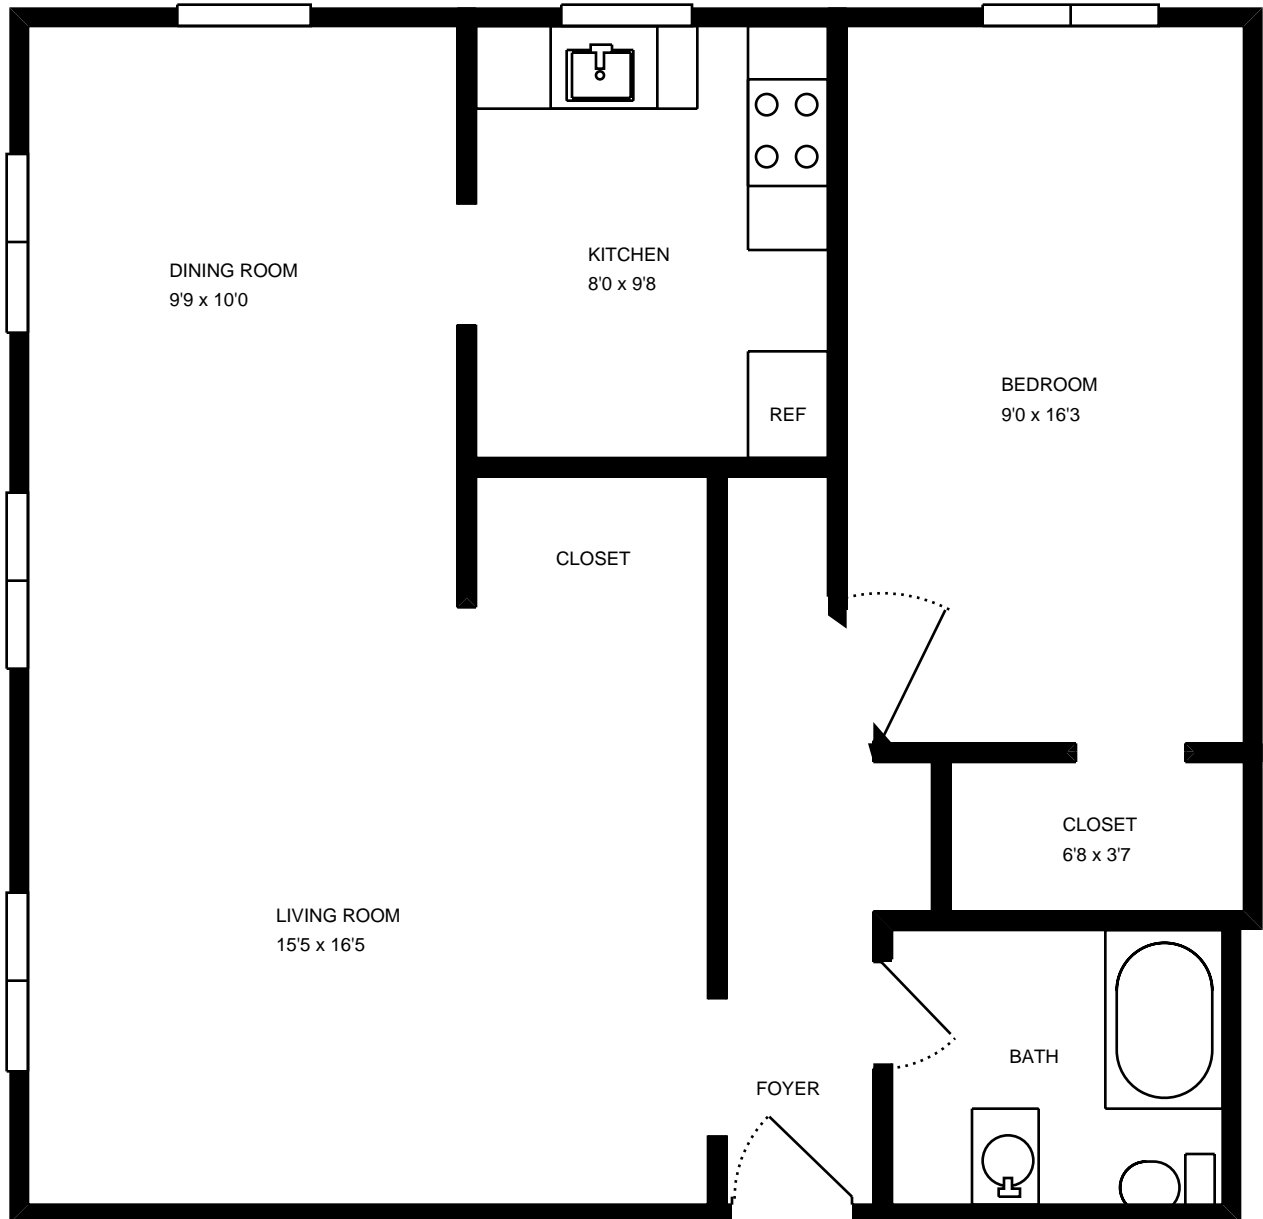

REAL ESTATE MEASURE

Website RE
Order #RE9800-3349
Measure #7332063
Measured 02/17/12

Property Address:
2043 wightman st
1br
pittsburgh, PA 15217

Total interior square footage on page: 701 sf

MeasureComp offers a limited warranty. For full details, please visit <http://www.measurecomp.com/RealEstateWarranty.htm>

REAL ESTATE MEASURE

Website RE
Order #RE9800-3350
Measure #7332072
Measured 02/17/12

Property Address:
2043 wightman st
2br
pittsburgh, PA 15217

Total interior square footage on page: 856 sf

MeasureComp offers a limited warranty. For full details, please visit <http://www.measurecomp.com/RealEstateWarranty.htm>