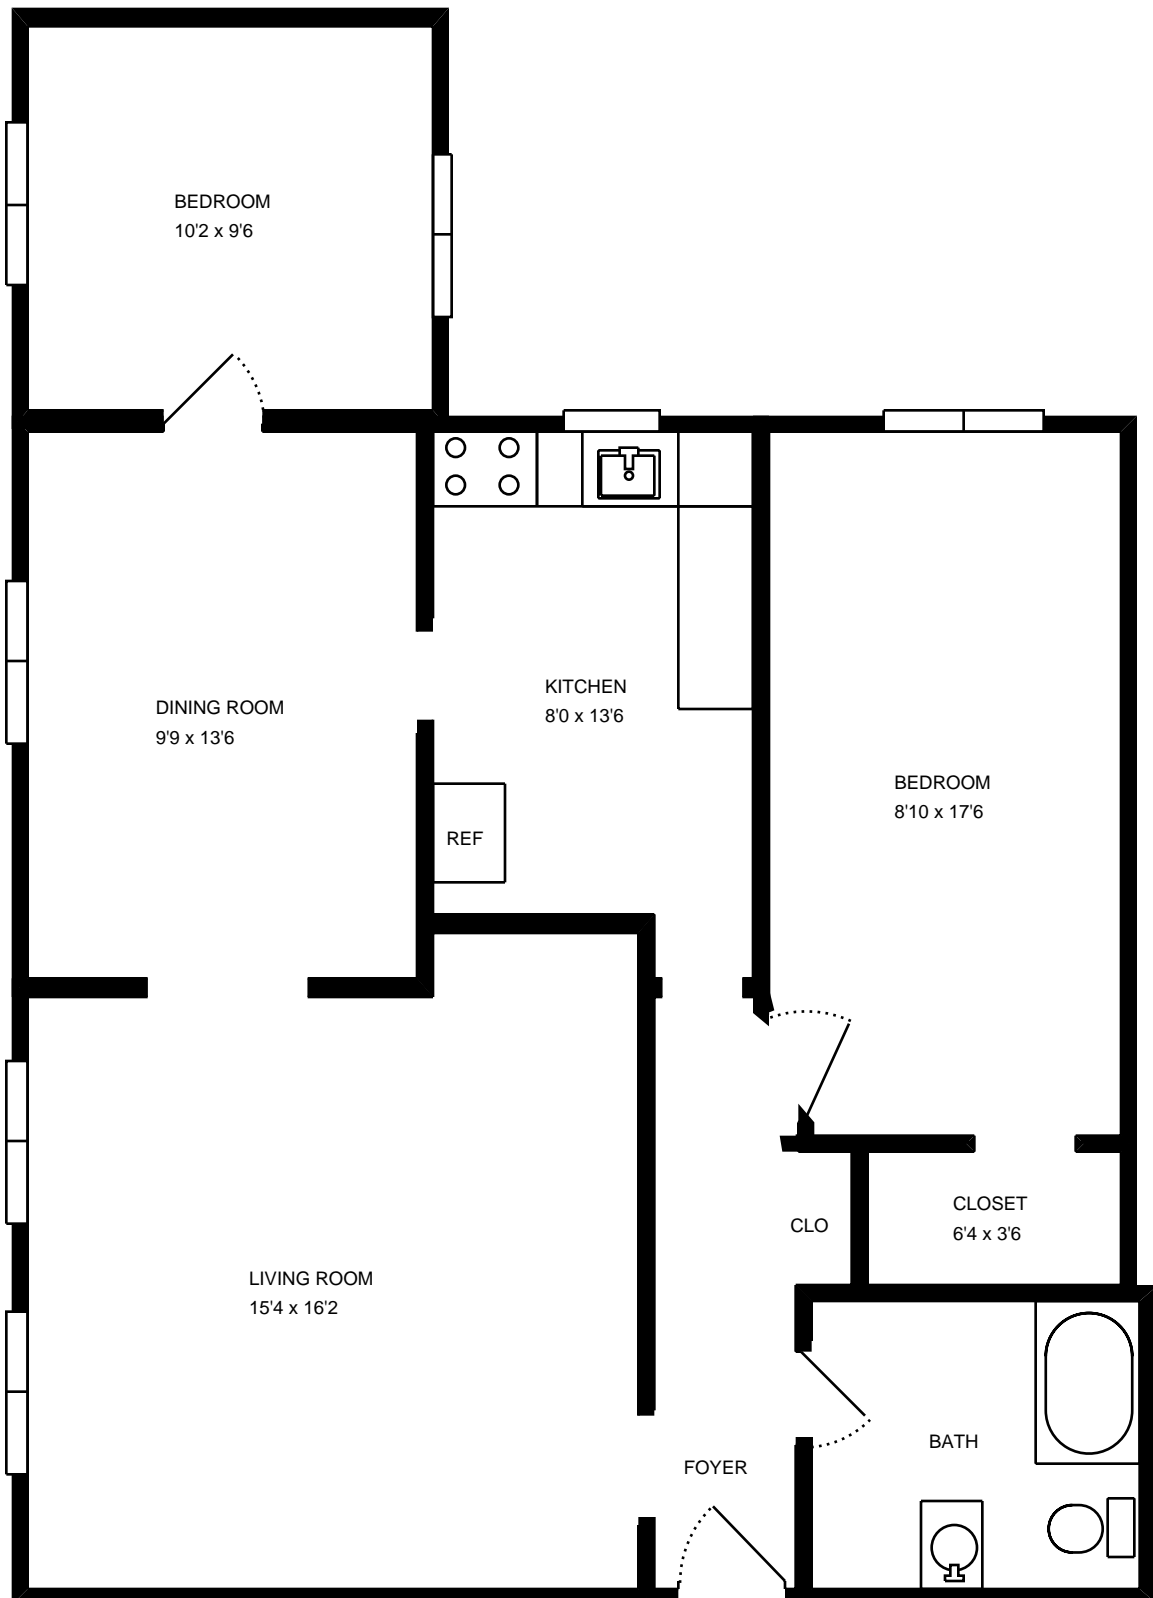

REAL ESTATE MEASURE

Website RE
Order #RE9800-3349
Measure #7332063
Measured 02/17/12

Property Address:
2043 wightman st
1br
pittsburgh, PA 15217

Total interior square footage on page: 701 sf

MeasureComp offers a limited warranty. For full details, please visit <http://www.measurecomp.com/RealEstateWarranty.htm>

REAL ESTATE MEASURE

Website RE
Order #RE9800-3350
Measure #7332072
Measured 02/17/12

Property Address:
2043 wightman st
2br
pittsburgh, PA 15217

Total interior square footage on page: 856 sf

MeasureComp offers a limited warranty. For full details, please visit <http://www.measurecomp.com/RealEstateWarranty.htm>