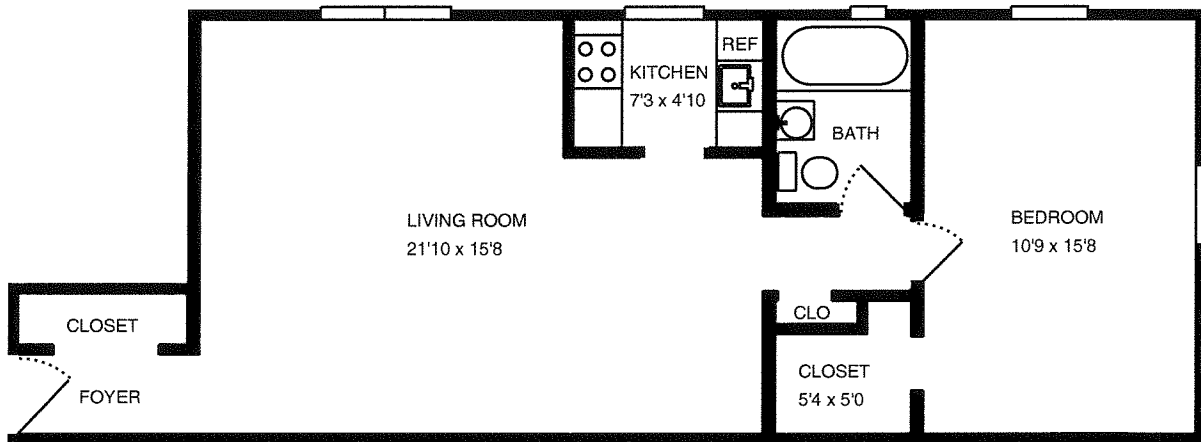

REAL ESTATE MEASURE

Website RE
Order #RE9800-3345
Measure #7332021
Measured 02/03/12

Property Address:
5700 Ellsworth Ave
3 A
pittsburgh, PA 15232

Total interior square footage on page: 614 sf

MeasureComp offers a limited warranty. For full details, please visit <http://www.measurecomp.com/RealEstateWarranty.htm>

REAL ESTATE MEASURE

Website RE
Order #RE9800-3344
Measure #7332018
Measured 02/03/12

Property Address:
5700 Ellsworth Ave
2 A
pittsburgh, PA 15232

Total interior square footage on page: 512 sf

MeasureComp offers a limited warranty. For full details, please visit <http://www.measurecomp.com/RealEstateWarranty.htm>