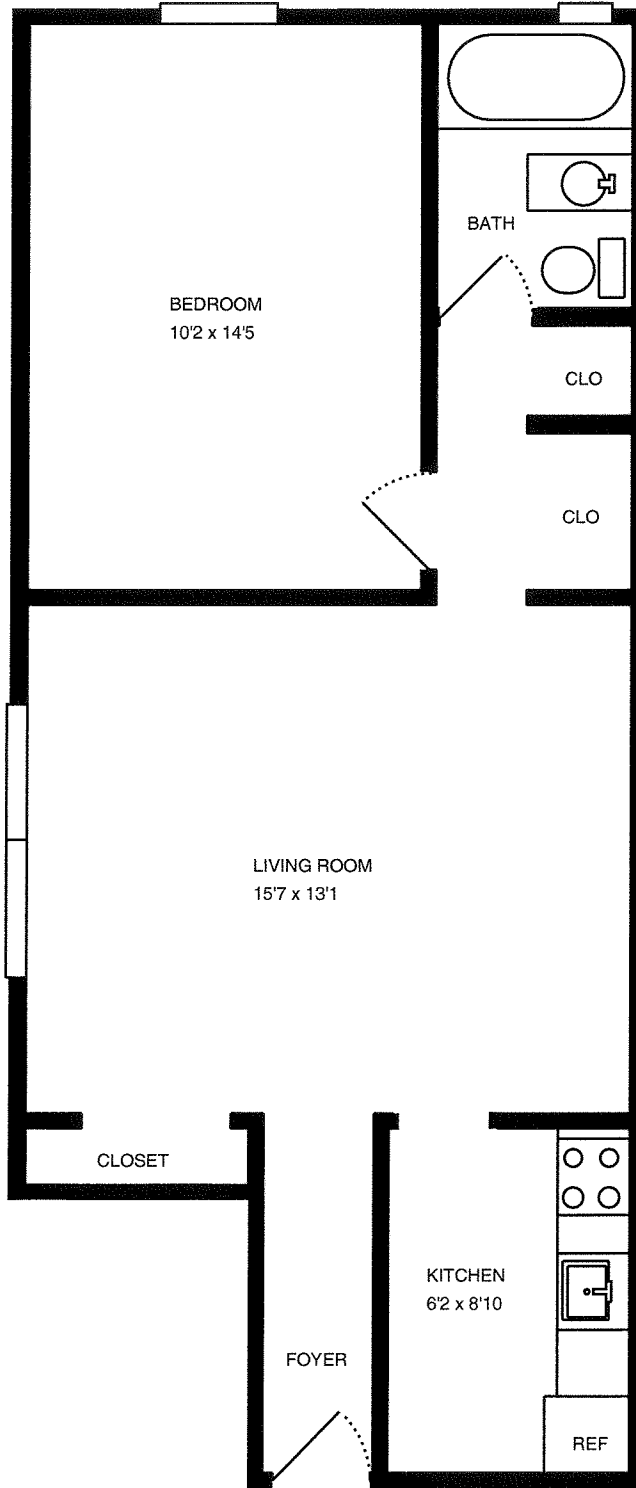

REAL ESTATE MEASURE

Website RE
Order #RE9800-3345
Measure #7332021
Measured 02/03/12

Property Address:
5700 Ellsworth Ave
3 A
pittsburgh, PA 15232

Total interior square footage on page: 614 sf

MeasureComp offers a limited warranty. For full details, please visit <http://www.measurecomp.com/RealEstateWarranty.htm>

REAL ESTATE MEASURE

Website RE
Order #RE9800-3344
Measure #7332018
Measured 02/03/12

Property Address:
5700 Ellsworth Ave
2 A
pittsburgh, PA 15232

Total interior square footage on page: 512 sf

MeasureComp offers a limited warranty. For full details, please visit <http://www.measurecomp.com/RealEstateWarranty.htm>