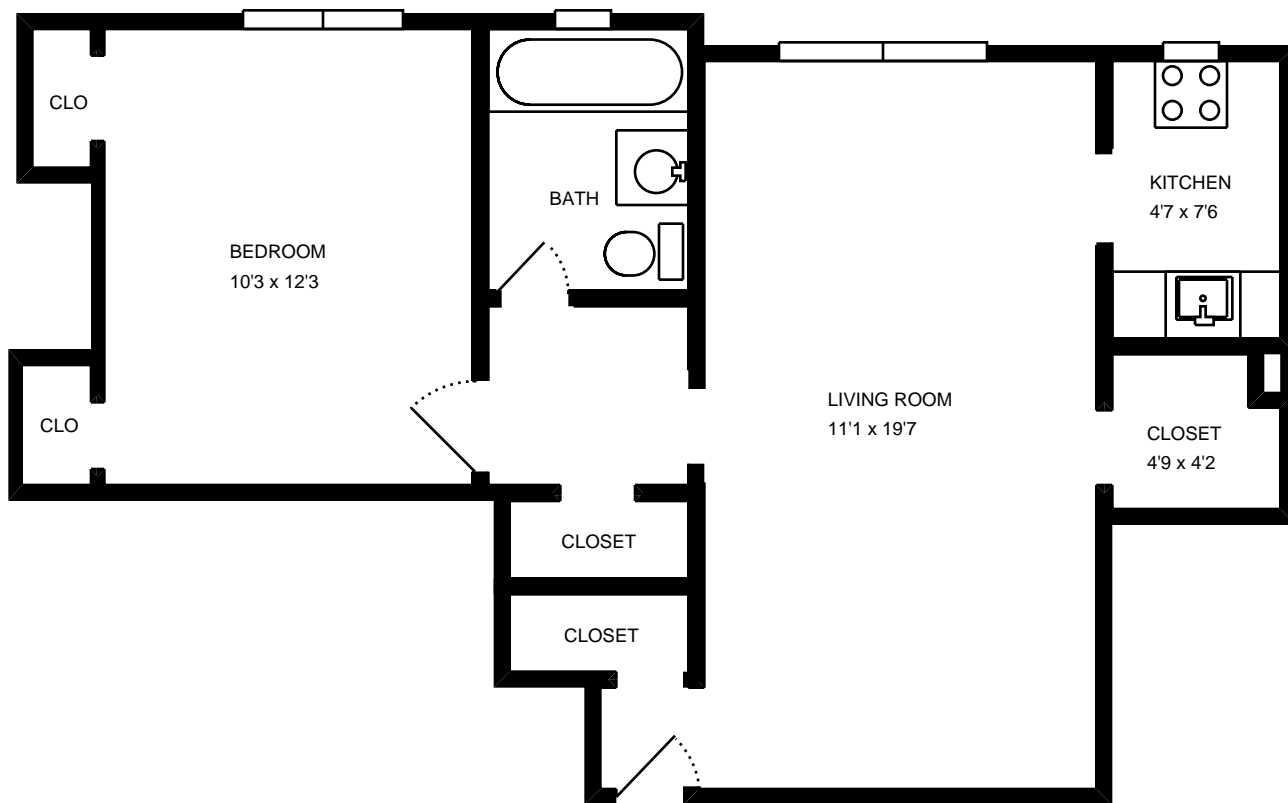

# REAL ESTATE MEASURE

Website RE  
Order #RE9800-3249  
Measure #7254416  
Measured 12/21/11

Property Address:  
4750 centre ave  
small apt  
pittsburgh, PA 15213

# REAL ESTATE MEASURE

Website RE  
Order #RE9800-3250  
Measure #7254422  
Measured 12/21/11

Property Address:  
4750 centre ave  
large apt  
pittsburgh, PA 15213