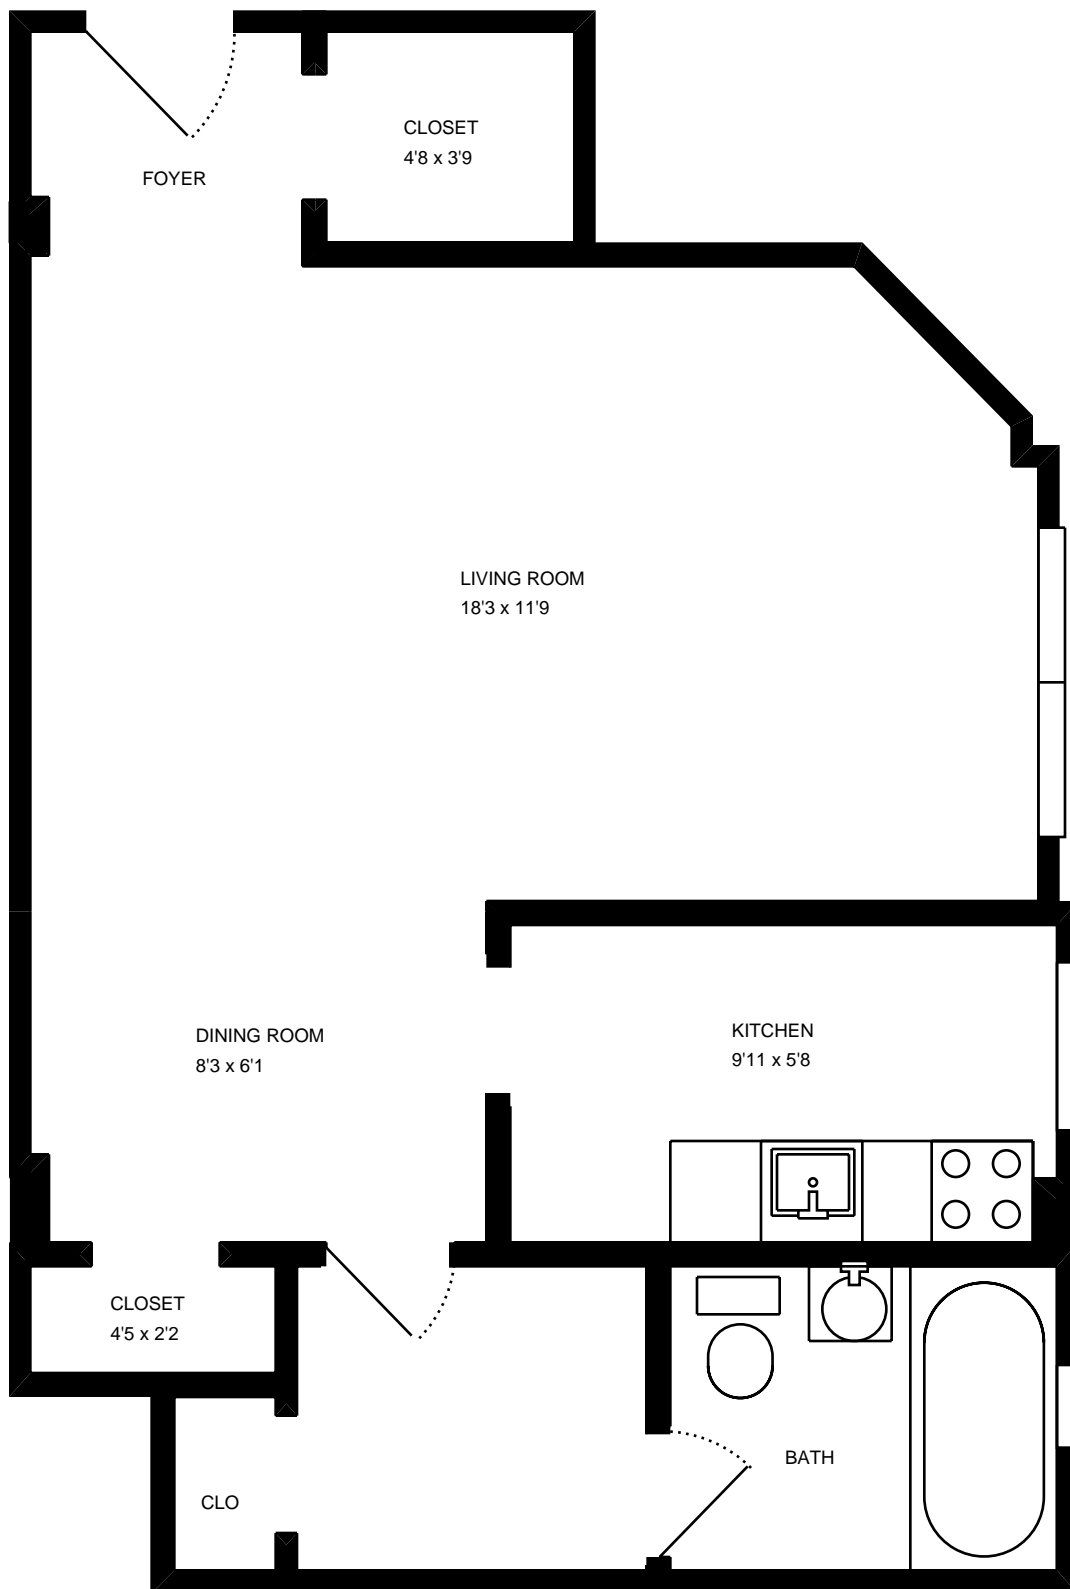

REAL ESTATE MEASURE

Website RE
Order #RE9800-3247
Measure #7254392
Measured 12/21/11

Property Address:
1 Bayard Road
apt 2
pittsburgh, PA 15213

Total interior square footage on page: 437 sf

MeasureComp offers a limited warranty. For full details, please visit <http://www.measurecomp.com/RealEstateWarranty.htm>

REAL ESTATE MEASURE

Website RE
Order #RE9800-3248
Measure #7254405
Measured 12/21/11

Property Address:
3 bayard
apt 3
pittsburgh, PA 15213

Total interior square footage on page: 634 sf

REAL ESTATE MEASURE

Website RE
Order #RE9800-3245
Measure #7254388
Measured 12/21/11

Property Address:
1 Bayard Road
Apt. 1
pittsburgh, PA 15213

Total interior square footage on page: 846 sf

MeasureComp offers a limited warranty. For full details, please visit <http://www.measurecomp.com/RealEstateWarranty.htm>