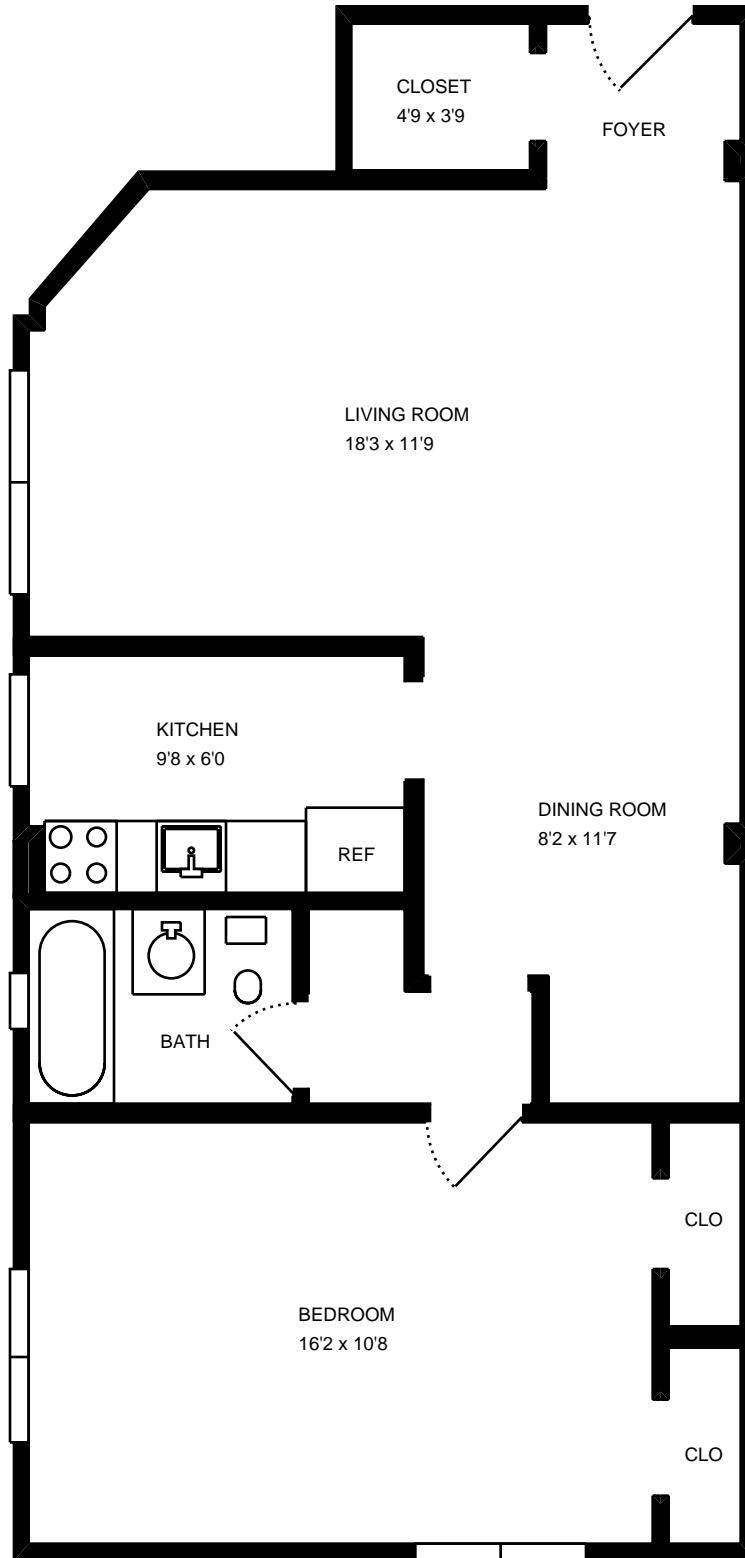

REAL ESTATE MEASURE

Website RE
Order #RE9800-3247
Measure #7254392
Measured 12/21/11

Property Address:
1 Bayard Road
apt 2
pittsburgh, PA 15213

Total interior square footage on page: 437 sf

MeasureComp offers a limited warranty. For full details, please visit <http://www.measurecomp.com/RealEstateWarranty.htm>

REAL ESTATE MEASURE

Website RE
Order #RE9800-3248
Measure #7254405
Measured 12/21/11

Property Address:
3 bayard
apt 3
pittsburgh, PA 15213

Total interior square footage on page: 634 sf

REAL ESTATE MEASURE

Website RE
Order #RE9800-3245
Measure #7254388
Measured 12/21/11

Property Address:
1 Bayard Road
Apt. 1
pittsburgh, PA 15213

Total interior square footage on page: 846 sf

MeasureComp offers a limited warranty. For full details, please visit <http://www.measurecomp.com/RealEstateWarranty.htm>