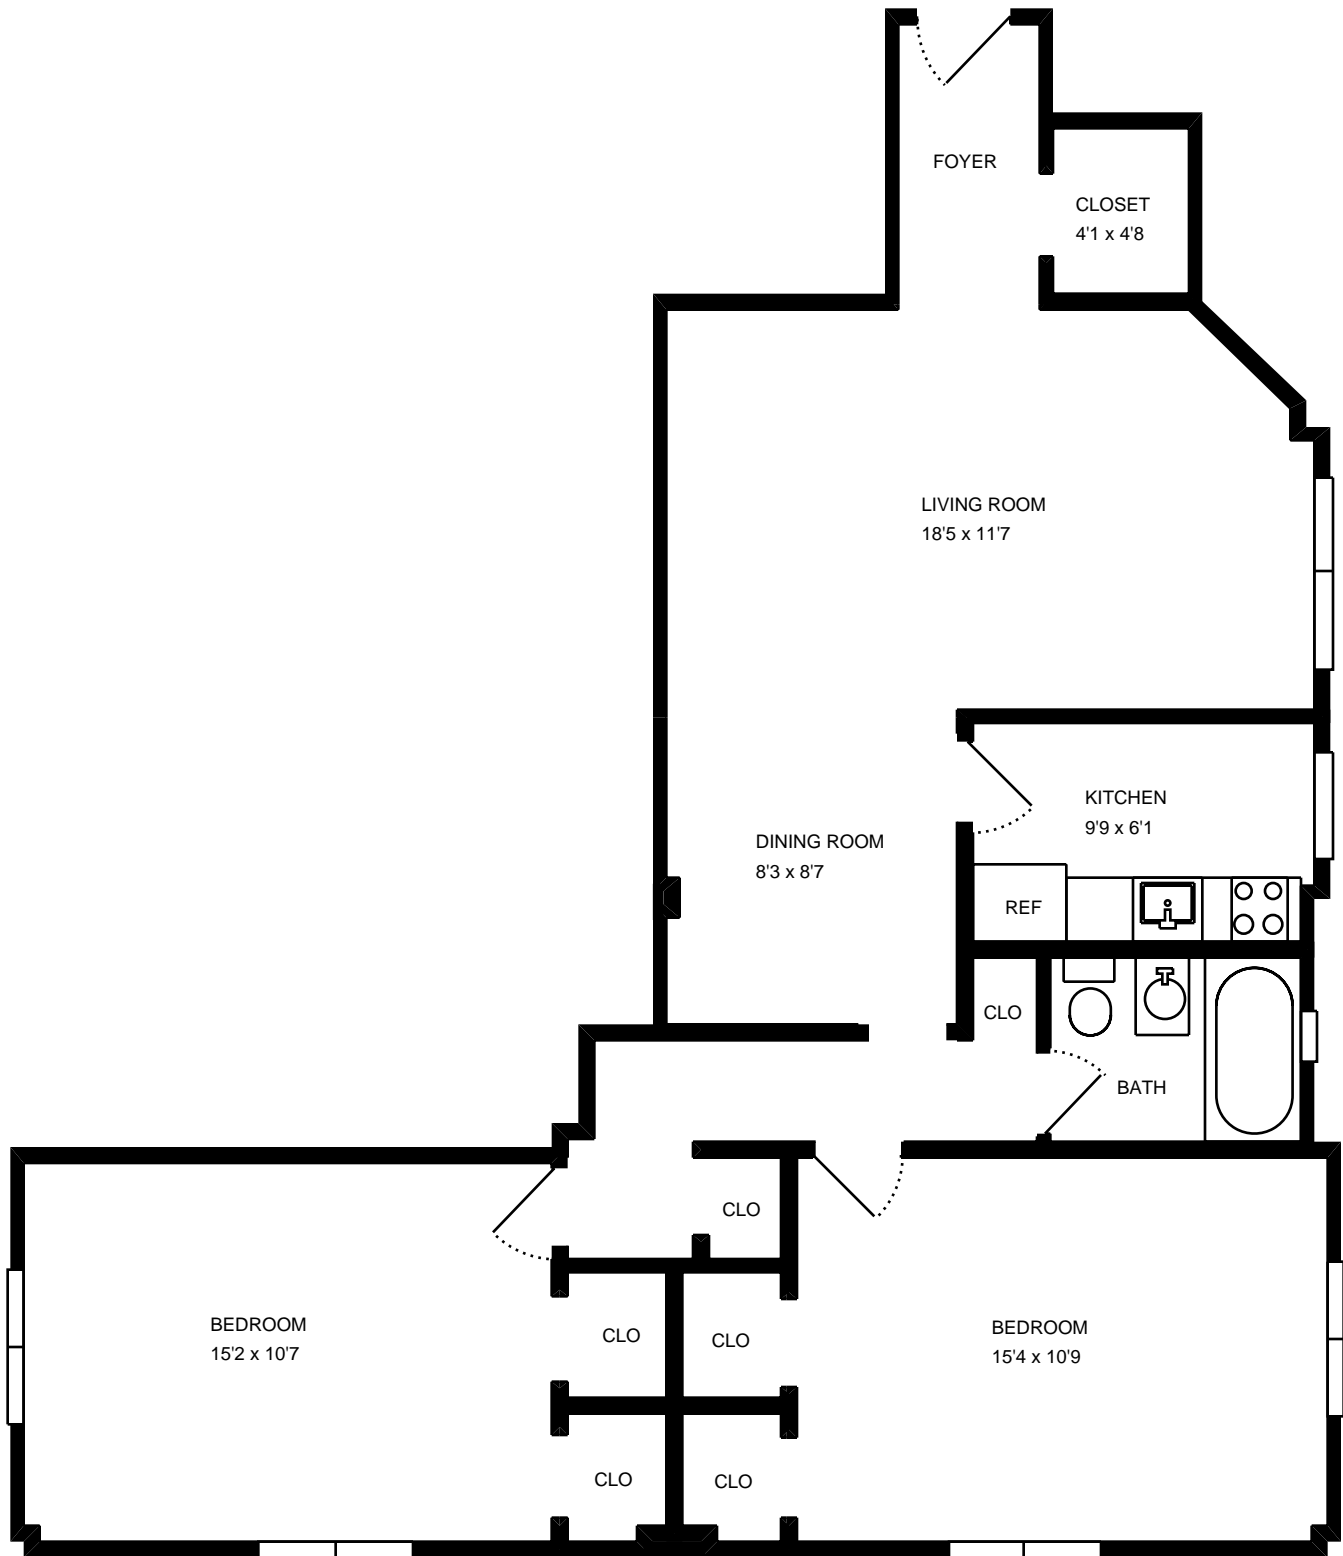

REAL ESTATE MEASURE

Website RE
Order #RE9800-3247
Measure #7254392
Measured 12/21/11

Property Address:
1 Bayard Road
apt 2
pittsburgh, PA 15213

Total interior square footage on page: 437 sf

MeasureComp offers a limited warranty. For full details, please visit <http://www.measurecomp.com/RealEstateWarranty.htm>

REAL ESTATE MEASURE

Website RE
Order #RE9800-3248
Measure #7254405
Measured 12/21/11

Property Address:
3 bayard
apt 3
pittsburgh, PA 15213

Total interior square footage on page: 634 sf

REAL ESTATE MEASURE

Website RE
Order #RE9800-3245
Measure #7254388
Measured 12/21/11

Property Address:
1 Bayard Road
Apt. 1
pittsburgh, PA 15213

Total interior square footage on page: 846 sf

MeasureComp offers a limited warranty. For full details, please visit <http://www.measurecomp.com/RealEstateWarranty.htm>