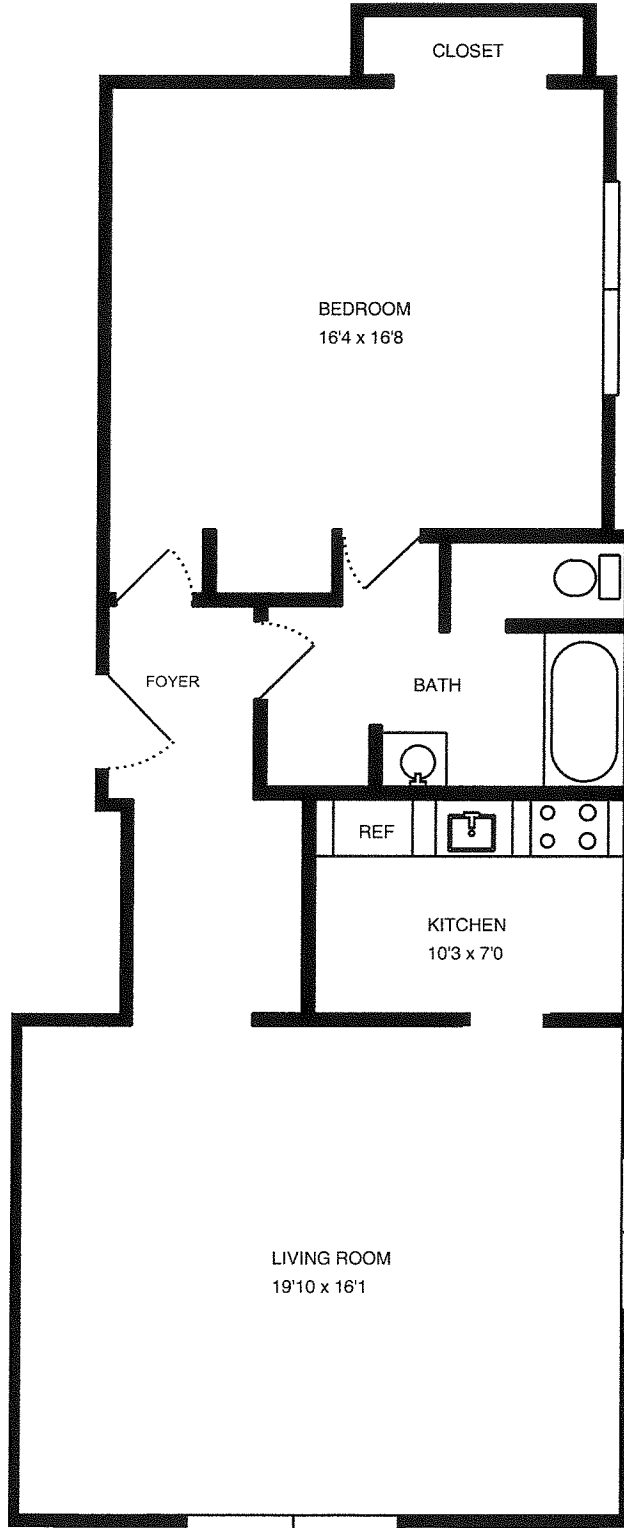

# REAL ESTATE MEASURE

Website RE  
Order #RE9800-3354  
Measure #7332117  
Measured 02/03/12

Property Address:  
147 N Craig St  
eff  
pittsburgh, PA 15213

# REAL ESTATE MEASURE

Website RE  
Order #RE9800-3355  
Measure #7332120  
Measured 02/03/12

Property Address:  
147 N Craig St  
1br  
pittsburgh, PA 15213

Total interior square footage on page: 818 sf

MeasureComp offers a limited warranty. For full details, please visit <http://www.measurecomp.com/RealEstateWarranty.htm>