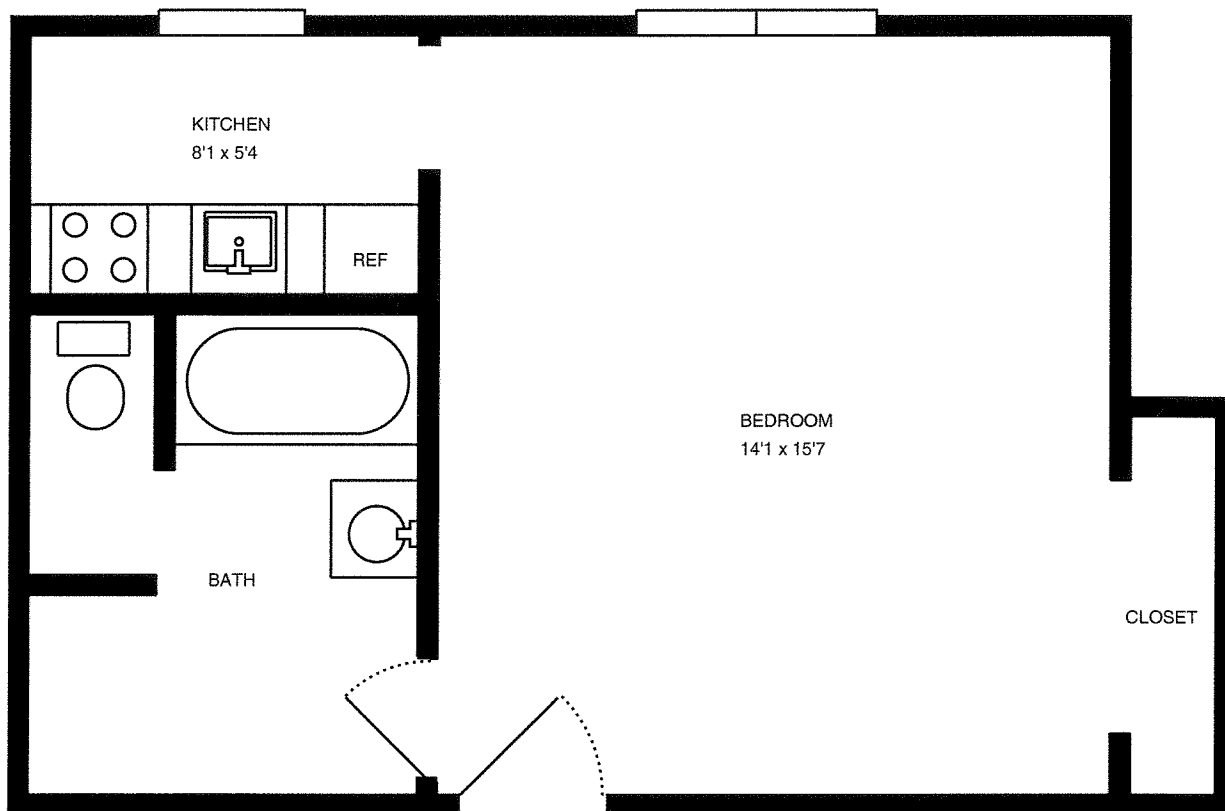

# REAL ESTATE MEASURE

Website RE  
Order #RE9800-3354  
Measure #7332117  
Measured 02/03/12

Property Address:  
147 N Craig St  
eff  
pittsburgh, PA 15213

# REAL ESTATE MEASURE

Website RE  
Order #RE9800-3355  
Measure #7332120  
Measured 02/03/12

Property Address:  
147 N Craig St  
1br  
pittsburgh, PA 15213

Total interior square footage on page: 818 sf

MeasureComp offers a limited warranty. For full details, please visit <http://www.measurecomp.com/RealEstateWarranty.htm>